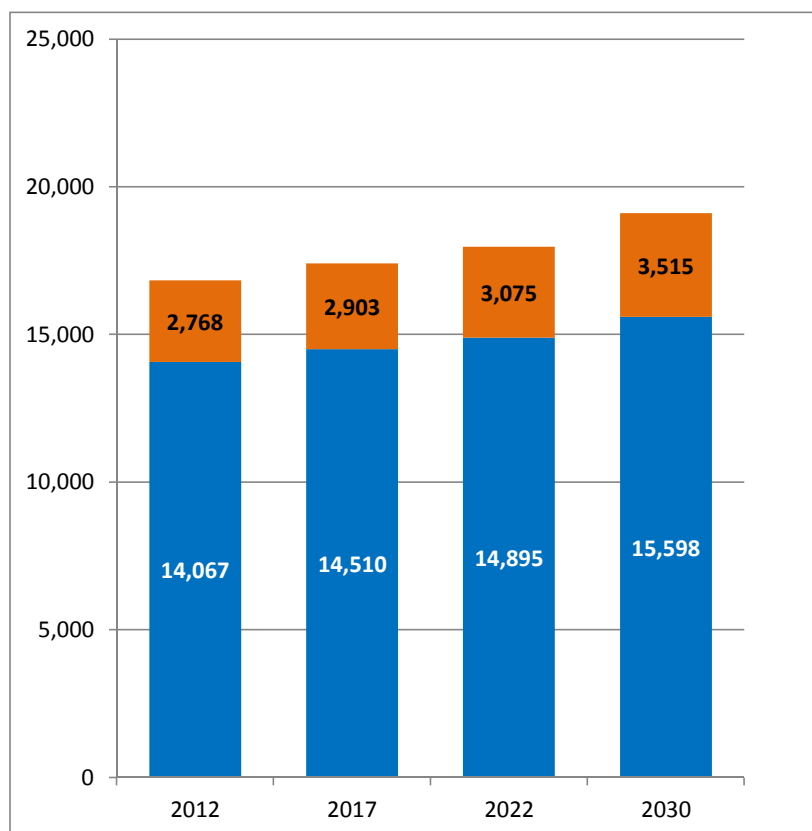

Stocksbridge and Deepcar

		2010 LSOA	2012	2017	2022
Stocksbridge	Total Popn	7,864	7,979	8,230	8,448
	65+	1,601	1,654	1,734	1,837
Deepcar	Total Popn	6,001	6,089	6,280	6,447
	65+	1,079	1,114	1,169	1,238
Total	Population of	13,865	14,067	14,510	14,895
	Over 65 Popul	2,680	2,768	2,903	3,075

2030				
8,847	0.0328	0.0831	0.1475	0.3115
2,100	0.0146	0.0465	0.0743	0.1250
6,751				
1,415				
15,598				
3,515				

| Over 65 Population of
Stocksbridge and Deepcar

| Population of Stocksbridge and
Deepcar